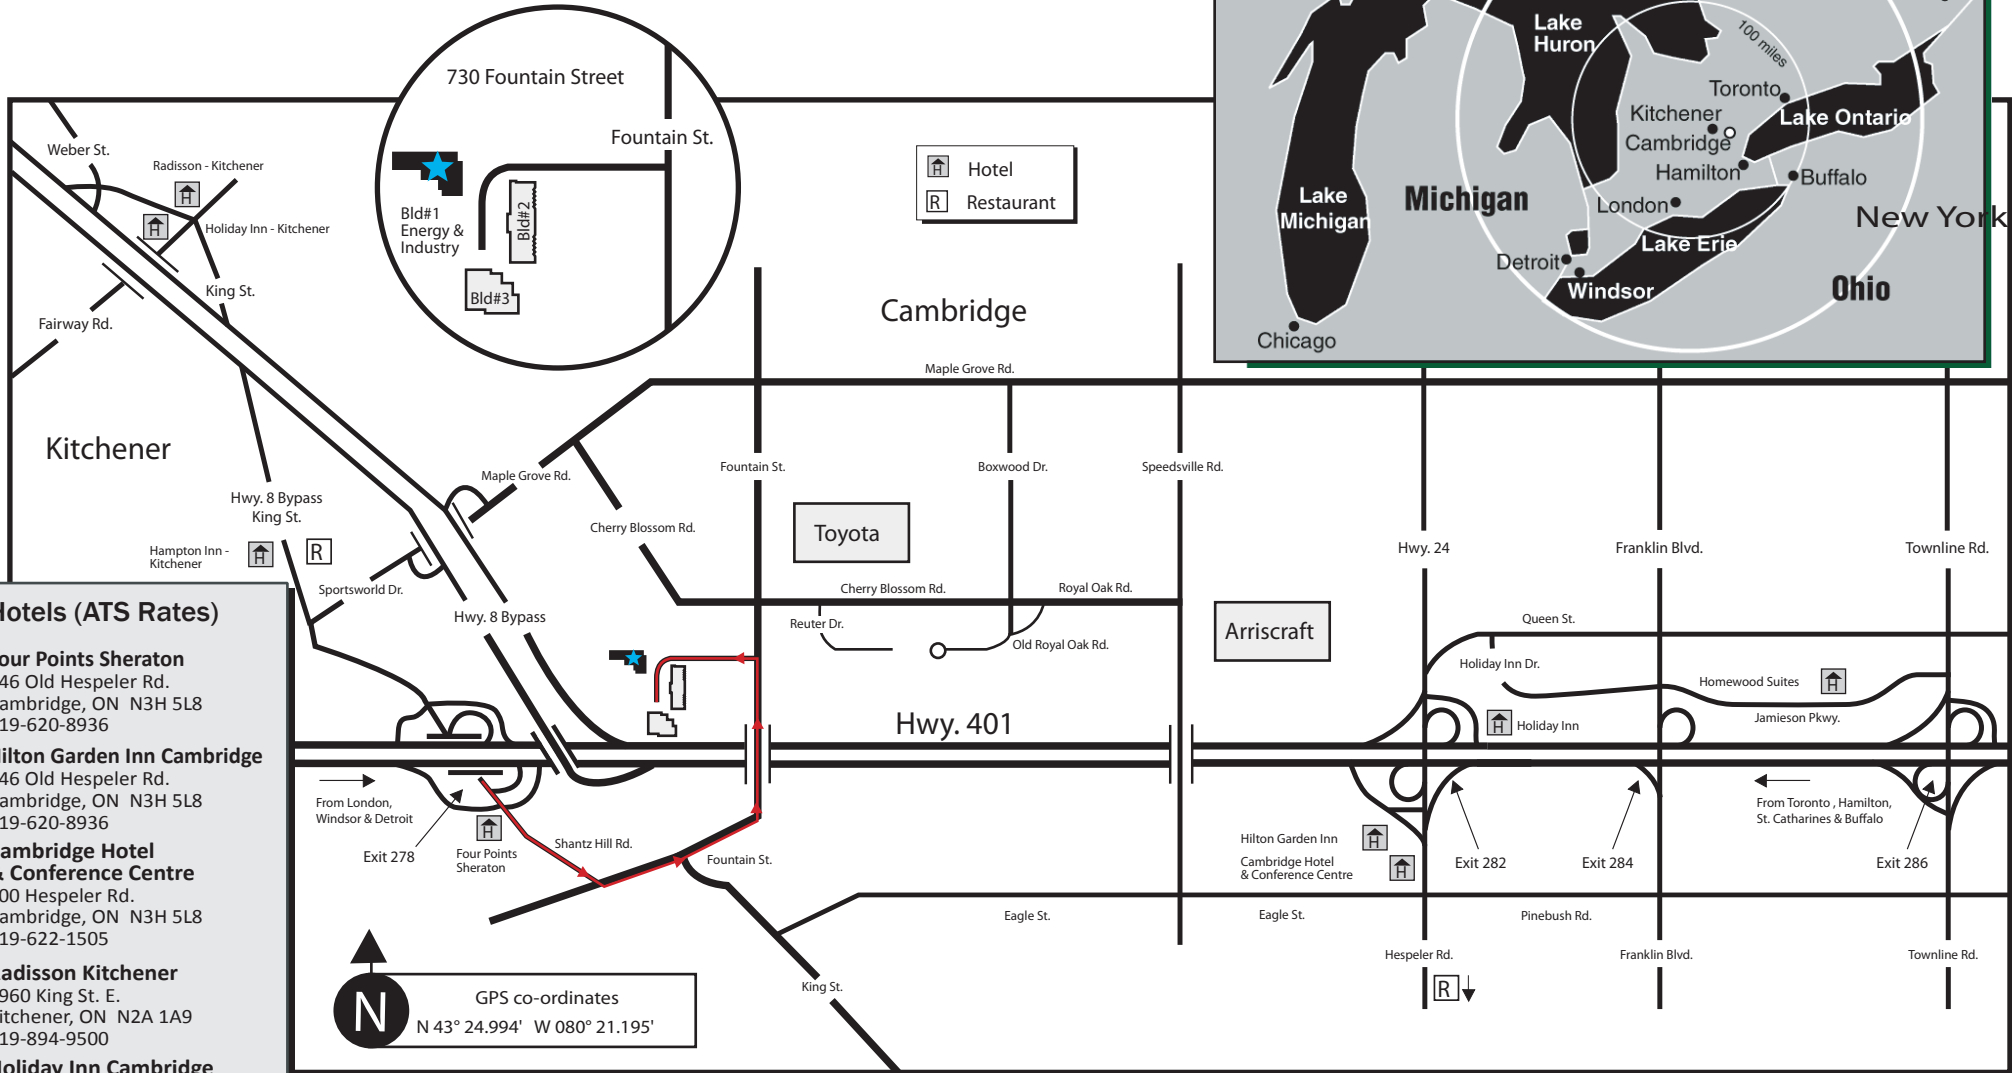

Hotels (ATS Rates)

Four Points Sheraton
746 Old Hespeler Rd.
Cambridge, ON N3H 5L8
519-620-8936

Hilton Garden Inn Cambridge
746 Old Hespeler Rd.
Cambridge, ON N3H 5L8
519-620-8936

Cambridge Hotel & Conference Centre
700 Hespeler Rd.
Cambridge, ON N3H 5L8
519-622-1505

Radisson Kitchener
2960 King St. E.
Kitchener, ON N2A 1A9
519-894-9500

Holiday Inn Cambridge
200 Holiday Inn Dr.
Cambridge, ON N3C 1Z4
519-658-4601

Hampton Inn Kitchener
4355 King St. E.
Kitchener, ON N2P 2E9
519-650-6090

Homewood Suites Cambridge
800 Jamieson Pkwy.
Cambridge, ON N3C 4N6
519-651-2888

GPS co-ordinates
N 43° 24.994' W 080° 21.195'

Directions:

From Kitchener

- Hwy. 8 East to Sportsworld Dr. exit
- Turn right (east) onto Sportsworld Dr. which becomes Maple Grove Rd.
- Turn right (south) at Cherry Blossom Rd.
- Turn right (south) at Fountain St.

From Toronto

- Hwy. 401 West to Hwy. 8 E exit 278
- Turn slight left onto King Street E/Shantz Hill
- Turn left onto Fountain Street South
- End at 730 Fountain Street

From Hamilton, St. Catharines & Buffalo

- QEW to 403 West to Hamilton
- Hwy 6 North to Hwy 401 W
- Hwy 401 to Hwy 8 E exit 278
- Turn slight left onto King Street E/Shantz Hill
- Turn left onto Fountain Street South
- End at 730 Fountain Street

From Detroit, Windsor & London

- Hwy. 401 East to Hwy. 8 W (Kitchener) exit 278 A
- Turn slight left onto King Street E/Shantz Hill
- Turn left onto Fountain Street South
- End at 730 Fountain Street