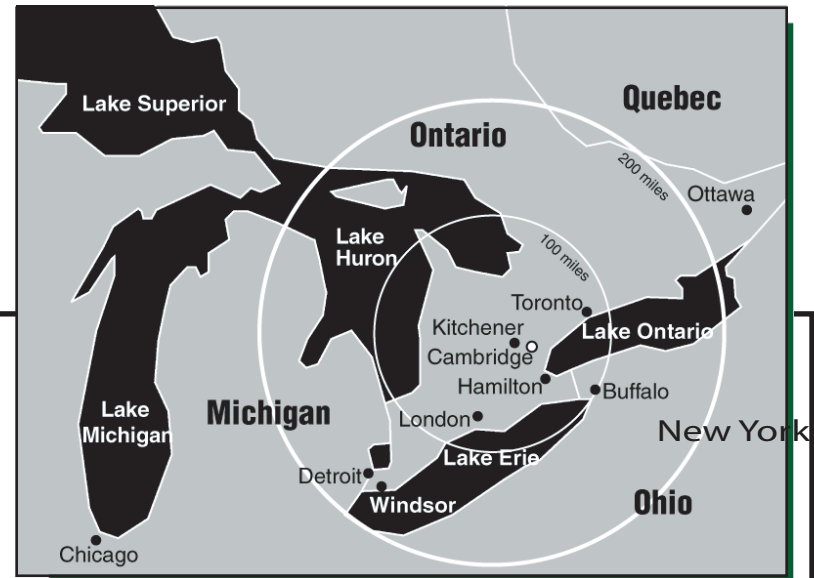

Hotels (ATS Rates)

Four Points Sheraton
746 Old Hespeler Rd.
Cambridge, ON N3H 5L8
519-620-8936

Hilton Garden Inn Cambridge
746 Old Hespeler Rd.
Cambridge, ON N3H 5L8
519-620-8936

Cambridge Hotel & Conference Centre
700 Hespeler Rd.
Cambridge, ON N3H 5L8
519-622-1505

Radisson Kitchener
2960 King St. E.
Kitchener, ON N2A 1A9
519-894-9500

Holiday Inn Cambridge
200 Holiday Inn Dr.
Cambridge, ON N3C 1Z4
519-658-4601

Hampton Inn Kitchener
4355 King St. E.
Kitchener, ON N2P 2E9
519-650-6090

Homewood Suites Cambridge
800 Jamieson Pkwy.
Cambridge, ON N3C 4N6
519-651-2888

GPS co-ordinates
N 43° 24.994' W 080° 21.195'

Directions:

From Kitchener

- Hwy. 8 East to Sportsworld Dr. exit
- Turn right (east) onto Sportsworld Dr. which becomes Maple Grove Rd.
- Turn right (south) at Cherry Blossom Rd.
- Turn right (south) at Fountain St.

From Toronto

- Hwy. 401 West to Hwy. 8 E exit 278
- Turn slight left onto King Street E/Shantz Hill
- Turn left onto Fountain Street South
- End at 730 Fountain Street

From Hamilton, St. Catharines & Buffalo

- QEW to 403 West to Hamilton
- Hwy 6 North to Hwy 401 W
- Hwy 401 to Hwy 8 E exit 278
- Turn slight left onto King Street E/Shantz Hill
- Turn left onto Fountain Street South
- End at 730 Fountain Street

From Detroit, Windsor & London

- Hwy. 401 East to Hwy. 8 W (Kitchener) exit 278 A
- Turn slight left onto King Street E/Shantz Hill
- Turn left onto Fountain Street South
- End at 730 Fountain Street