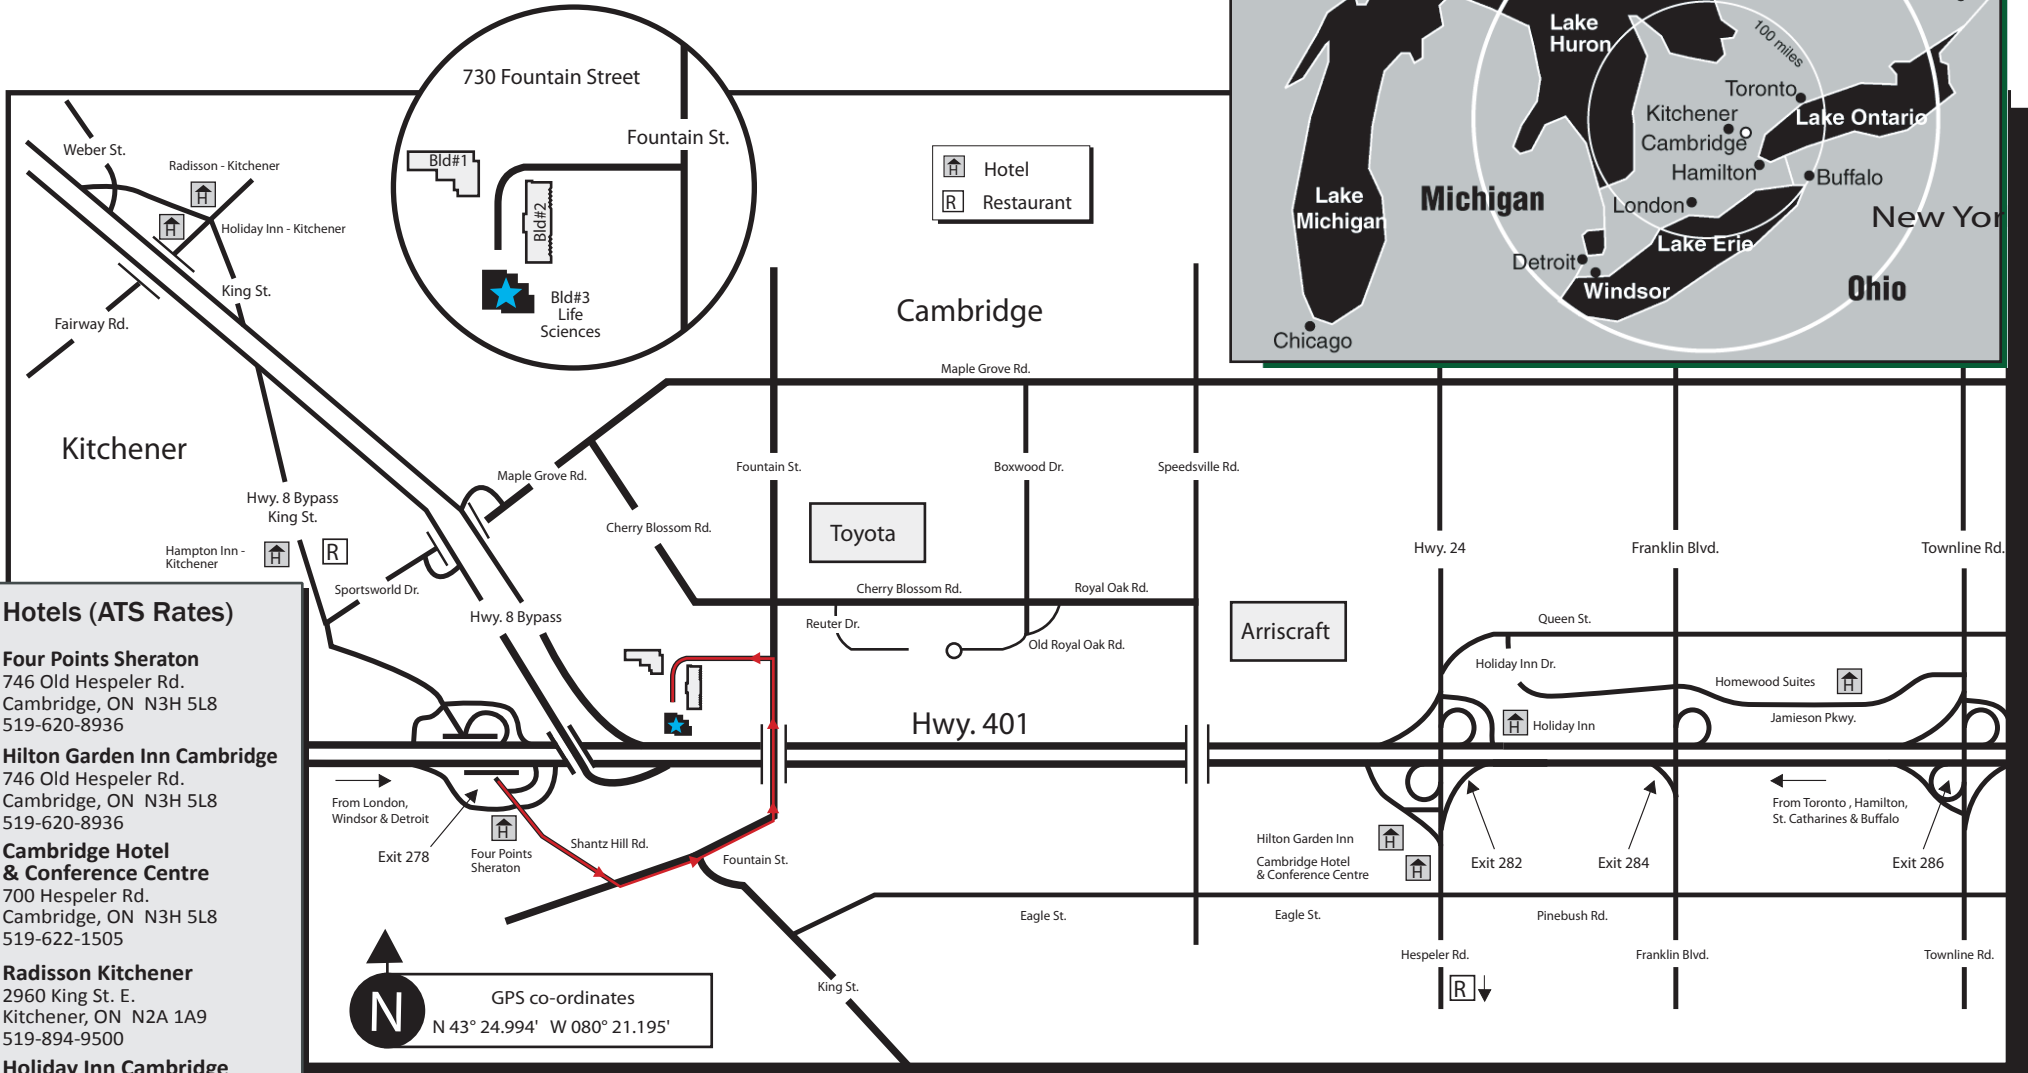

1. **Hotels (ATS Rates)**
2. **Four Points Sheraton**
     746 Old Hespeler Rd.
     Cambridge, ON N3H 5L8
     519-620-8936
   - **Hilton Garden Inn Cambridge**
     746 Old Hespeler Rd.
     Cambridge, ON N3H 5L8
     519-620-8936
   - **Cambridge Hotel & Conference Centre**
     700 Hespeler Rd.
     Cambridge, ON N3H 5L8
     519-622-1505
   - **Radisson Kitchener**
     2960 King St. E.
     Kitchener, ON N2A 1A9
     519-894-9500
   - **Holiday Inn Cambridge**
     200 Holiday Inn Dr.
     Cambridge, ON N3C 1Z4
     519-658-4601
   - **Hampton Inn Kitchener**
     4355 King St. E.
     Kitchener, ON N2P 2E9
     519-650-6090
   - **Homewood Suites Cambridge**
     800 Jamieson Pkwy.
     Cambridge, ON N3C 4N6
     519-651-2888

GPS co-ordinates
N 43° 24.994' W 080° 21.195'

Directions:

- **From Kitchener**
  - Hwy. 8 East to Sportsworld Dr. exit
  - Turn right (east) onto Sportsworld Dr. which becomes Maple Grove Rd.
  - Turn right (south) at Cherry Blossom Rd.
  - Turn right (south) at Fountain St.
- **From Toronto**
  - Hwy. 401 West to Hwy. 8 E exit 278
  - Turn slight left onto King Street E/Shantz Hill
  - Turn left onto Fountain Street South
  - End at 730 Fountain Street
- **From Hamilton, St. Catharines & Buffalo**
  - QEW to 403 West to Hamilton
  - Hwy 6 North to Hwy 401 W
  - Hwy 401 to Hwy 8 E exit 278
  - Turn slight left onto King Street E/Shantz Hill
  - Turn left onto Fountain Street South
  - End at 730 Fountain Street
- **From Detroit, Windsor & London**
  - Hwy. 401 East to Hwy. 8 W (Kitchener) exit 278 A
  - Turn slight left onto King Street E/Shantz Hill
  - Turn left onto Fountain Street South
  - End at 730 Fountain Street