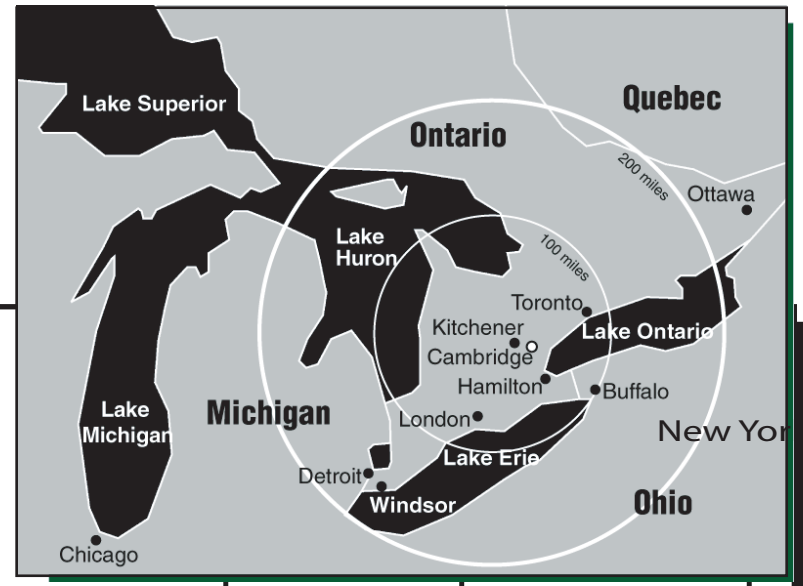

1. **Hotels (ATS Rates)**
2. **Four Points Sheraton**
     746 Old Hespeler Rd.
     Cambridge, ON N3H 5L8
     519-620-8936
   - **Hilton Garden Inn Cambridge**
     746 Old Hespeler Rd.
     Cambridge, ON N3H 5L8
     519-620-8936
   - **Cambridge Hotel & Conference Centre**
     700 Hespeler Rd.
     Cambridge, ON N3H 5L8
     519-622-1505
   - **Radisson Kitchener**
     2960 King St. E.
     Kitchener, ON N2A 1A9
     519-894-9500
   - **Holiday Inn Cambridge**
     200 Holiday Inn Dr.
     Cambridge, ON N3C 1Z4
     519-658-4601
   - **Hampton Inn Kitchener**
     4355 King St. E.
     Kitchener, ON N2P 2E9
     519-650-6090
   - **Homewood Suites Cambridge**
     800 Jamieson Pkwy.
     Cambridge, ON N3C 4N6
     519-651-2888

GPS co-ordinates
N 43° 24.994' W 080° 21.195'

Directions:

- **From Kitchener**
  - Hwy. 8 East to Sportsworld Dr. exit
  - Turn right (east) onto Sportsworld Dr. which becomes Maple Grove Rd.
  - Turn right (south) at Cherry Blossom Rd.
  - Turn right (south) at Fountain St.
- **From Toronto**
  - Hwy. 401 West to Hwy. 8 E exit 278
  - Turn slight left onto King Street E/Shantz Hill
  - Turn left onto Fountain Street South
  - End at 730 Fountain Street
- **From Hamilton, St. Catharines & Buffalo**
  - QEW to 403 West to Hamilton
  - Hwy 6 North to Hwy 401 W
  - Hwy 401 to Hwy 8 E exit 278
  - Turn slight left onto King Street E/Shantz Hill
  - Turn left onto Fountain Street South
  - End at 730 Fountain Street
- **From Detroit, Windsor & London**
  - Hwy. 401 East to Hwy. 8 W (Kitchener) exit 278 A
  - Turn slight left onto King Street E/Shantz Hill
  - Turn left onto Fountain Street South
  - End at 730 Fountain Street